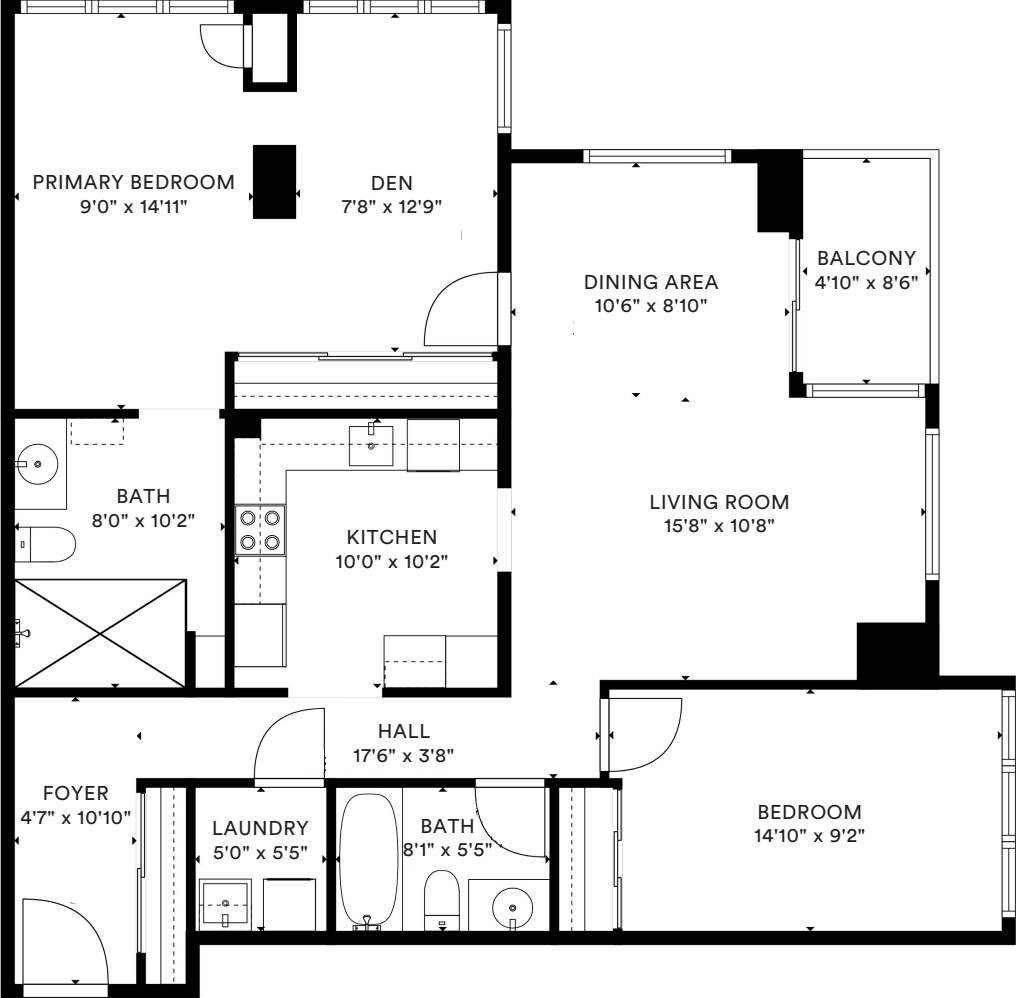

39 PARLIAMENT STREET, SUITE 314

LORI MAY ASH
Sales Representative

416.200.8962
lorimayash@rogers.com

Yael Bunting
Broker

416.909.9235
yael@yaelandco.com

Sizes and dimensions are approximate and should be used for illustrative purposes only. Actual may vary.